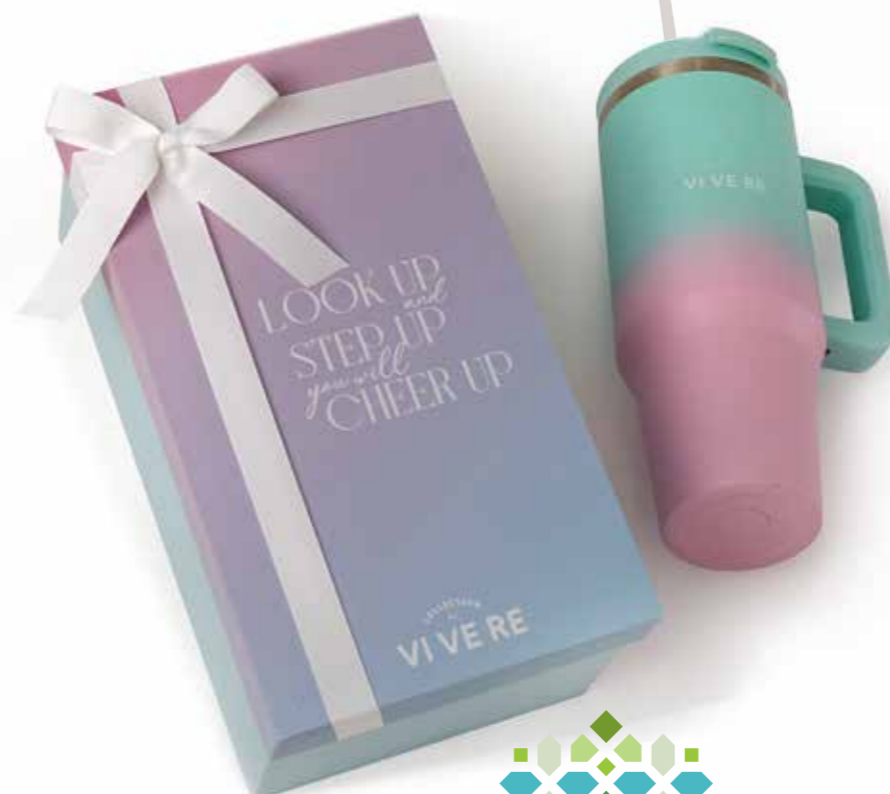

01. **Märyäm** F152421000901

1 Photo Frame Deco Miyu Cream Gold 5x7 inch
1 Watch Box Caspia Ivory 26 x 12.5 x 8.5 cm
1 Gift Box

Rp. 900.000,-

03. **Qilla** F152421001301

1 Tumblr Domi W/Handle Light Blue 1180 l
1 Gift Box

Rp. 400.000,-

02. **Üyürä** F152421001101

1 Photo Frame Deco Cassia Butterfly
White Gold 4 x 6 inch
1 Room Frag Magnolia Lid Clear 50 ml
1 Gift Box

Rp. 600.000,-

04. **Şyämş** F152421001401

1 Tumblr Domi W/Handle Green Pink 1180 ml
1 Gift Box

Rp. 400.000,-